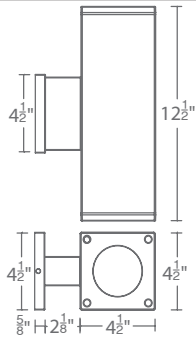

CUBE ARCHITECTURAL DC-WD05

WAC LIGHTING

LED Wall Mounts

Fixture Type:

Catalog Number:

Project:

Location:

PRODUCT DESCRIPTION

The latest energy efficient LED technology in an appealing cubical profile delivers accent and wall wash lighting. Comes in various light distribution and beam angle options.

FEATURES

- High performance exterior rated LED wall mount light
- Fixture can install upside down to alter light distribution
- Solid aluminum construction
- 5 year warranty

SPECIFICATIONS

Input: Universal voltage 120V - 277VAC, 50/60Hz
Dimming: Electronic low voltage (ELV) : 100% - 5%
0-10V: 100% - 1%
Light Source: High output 3 Step Mac Adam Ellipse COB
Rated life of 60,000 hours at L70
Finish: Electrostatically powder coated, white, black, bronze and graphite IP65 rated, UL & cUL wet location listed
Standards: Title 24 JA8-2016 Compliant
Operating Temp: -13°F to 122°F (-25°C to 50°C)

ORDERING NUMBER

Diameter	Watt	Beam	Beam Angle	Color	Temp	CRI	Reference Output¹			Light Distribution	Finish
							Lumen	CBCP	Efficacy (lm/w)		
DC-WD05	5" 25W x2	S Straight up and down	16°	927S	2700K	90	1825 x 2	10050 x 2	73 x 2		BK Black WT White BZ Bronze GH Graphite
				827S	2700K	85	2190 x 2	12057 x 2	88 x 2		
				930S	3000K	90	1895 x 2	10427 x 2	76 x 2		
				830S	3000K	85	2300 x 2	12644 x 2	92 x 2		
				835S	3500K	85	2350 x 2	12937 x 2	94 x 2		
				840S	4000K	85	2375 x 2	13062 x 2	95 x 2		
		N Straight up and down	25°	927S	2700K	90	1810 x 2	5280 x 2	72 x 2		
				827S	2700K	85	2170 x 2	6335 x 2	87 x 2		
				930S	3000K	90	1880 x 2	5478 x 2	75 x 2		
				830S	3000K	85	2275 x 2	6643 x 2	91 x 2		
				835S	3500K	85	2330 x 2	6797 x 2	93 x 2		
				840S	4000K	85	2350 x 2	6863 x 2	94 x 2		
		F Straight up and down	33°	927S	2700K	90	1900 x 2	4515 x 2	76 x 2		
				827S	2700K	85	2280 x 2	5417 x 2	91 x 2		
				930S	3000K	90	1970 x 2	4685 x 2	79 x 2		
				830S	3000K	85	2390 x 2	5681 x 2	96 x 2		
				835S	3500K	85	2445 x 2	5812 x 2	98 x 2		
				840S	4000K	85	2470 x 2	5870 x 2	99 x 2		
DC-WD0534	5" 17W x2	F Away from the wall	N/A	927A	2700K	90	2000 x 2		80 x 2		
				827A	2700K	85	2400 x 2		96 x 2		
				930A	3000K	90	2075 x 2	N/A	83 x 2		
				830A	3000K	85	2520 x 2		101 x 2		
				835A	3500K	85	2575 x 2		103 x 2		
				840A	4000K	85	2600 x 2		104 x 2		
F Towards the wall	N/A	927B	2700K	90	2000 x 2		80 x 2				
		827B	2700K	85	2400 x 2		96 x 2				
		930B	3000K	90	2075 x 2	N/A	83 x 2				
		830B	3000K	85	2520 x 2		101 x 2				
		835B	3500K	85	2575 x 2		103 x 2				
		840B	4000K	85	2600 x 2		104 x 2				
F One side each	N/A	927C	2700K	90	2000 x 2		80 x 2				
		827C	2700K	85	2400 x 2		96 x 2				
		930C	3000K	90	2075 x 2	N/A	83 x 2				
		830C	3000K	85	2520 x 2		101 x 2				
		835C	3500K	85	2575 x 2		103 x 2				
		840C	4000K	85	2600 x 2		104 x 2				

DC-WD05-_____ - _____ Example: DC-WD05-F930A-WT ¹Reference output shows 25W output. Multiply by 0.7 to determine output for 17W combinations.

wacighting.com
Phone (800) 526.2588
Fax (800) 526.2585

Headquarters/Eastern Distribution Center
44 Harbor Park Drive
Port Washington, NY 11050

Central Distribution Center
1600 Distribution Ct
Lithia Springs, GA 30122

Western Distribution Center
1750 Archibald Avenue
Ontario, CA 91760