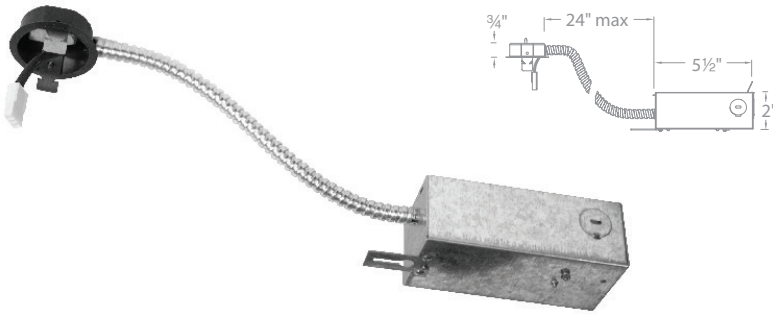

HR-2LED-R14D

2" Tesla™ Remodel Housing

Non-IC

WAC LIGHTING

Responsible Lighting®

Fixture Type:

Catalog Number:

Project: _____

Location: _____

PRODUCT DESCRIPTION

Non-IC, remodel housing.
For use with HR-2LED Tesla 2" series trims.

FEATURES

- Provided with push-in wire connector for easy installation
- 5 year WAC Lighting product warranty

SPECIFICATIONS

Construction: Housing and junction box are 20 gauge steel

J-Box: Three knockouts for ease of installation. Rated for branch wiring.

Driver: Electronic driver, 120 - 277VAC input, 14.5W output.
Power factor >0.9 Dimming with thermal protection.

Mounting: Accommodates surface thickness 1/2"-3/4"
3 5/8" cutout hole.

Dimming: 0-10V Dimming: 100%-10%
ELV Dimming: 100%-15% (120V only)

Standards: Non-IC - insulation must be kept at least 3" away from the housing
ETL & cETL Listed.

ORDER NUMBER

HR-2LED-R14D

*Remodel
Non-IC*

COMPATIBLE TRIMS See trim spec sheets for complete order number and specifications.

Tesla Pro 2"

HR2LD-ET109P Series <i>Round, High Brightness Wet Location Listed Energy Star®</i>	HR2LEDT209P Series <i>Round, Shower Light Wet Location Listed Energy Star®</i>
HR2LEDT109P Series <i>Round, Open Reflector Energy Star®</i>	HR2LEDT709P Series <i>Square, Open Reflector Energy Star®</i>
HR2LEDT309P Series <i>Round, 0°- 30° Adjustable Energy Star®</i>	HR2LEDT509P Series <i>Square, 0°- 30° Adjustable Energy Star®</i>

Tesla 2"

HR-2LD-ET109 Series <i>Round, High Brightness Wet Location Listed Energy Star®</i>	HR-2LED-T209 Series <i>Round, Shower Light Wet Location Listed</i>
HR-2LED-T109 Series <i>Round, Open Reflector</i>	HR-2LED-T709 Series <i>Square, Open Reflector</i>
HR-2LED-T309 Series <i>Round, 0°- 30° Adjustable</i>	HR-2LED-T509 Series <i>Square, 0°- 30° Adjustable</i>

waclighting.com

Phone (800) 526.2588

Fax (800) 526.2585

Headquarters/Eastern Distribution Center

44 Harbor Park Drive

Port Washington, NY 11050

Central Distribution Center

1600 Distribution Ct

Lithia Springs, GA 30122

Western Distribution Center

1750 Archibald Avenue

Ontario, CA 91760