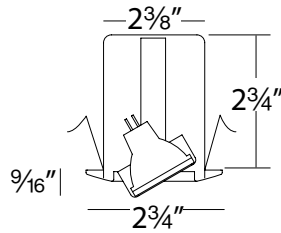

GIMBAL RING - model: HR-1137

Low Voltage Miniature Recessed Downlights

WAC LIGHTING
Responsible Lighting®

Fixture Type:

Catalog Number:

Project:

Location:

PRODUCT DESCRIPTION

Low voltage miniature recessed bevel trim unit with clear glass lens. Used for lighting in cabinets, displays and similar wooden applications. Not intended for use in walls or ceilings.

FEATURES

- Shallow installation depth ideal for use in shelving, cabinets and displays.
- Not intended for use in walls or ceilings
- Mounts quickly with butterfly clips
- Requires a Class 2 transformer
- Order lamp separately
- Lamp has a 35° adjustable tilt from nadir
- The supplied clear glass lens can be replaced with one lens accessory.
- An all-in-one style recessed unit, comes with housing and trim - ready to install out of one box.
- Non-IC unit. Intended for installations where insulating materials will not be present.

SPECIFICATIONS

Materials: Housing is steel, painted black. Electrical components within the can are a bi-pin ceramic socket with nickel plating and 18 gauge teflon insulated wires with fiberglass sleeves. A total of 36" of insulated wires lead from the socket out the top of the can to the strip-prepared ends.

Transformers: Remote Class 2 Transformer required (order separately).

Light Source: Use one MR11 20W max, 12V lamp (order separately).

Mounting: 2 5/8" cutout hole. Two flat "wing" springs expand against the cut out hole to hold fixture against the surface. The insulated wires and socket are pre-installed in the housing with the wires leading out through the top of the housing. Simply connect to the remote class II transformer.

Standards: UL & CUL Listed

ORDER NUMBER

Model #	Finish
HR-1137	BK Black
	BN Brushed Nickel
	CB Copper Bronze
	CH Chrome
	WT White

Example: **HR-1137** -

Example: HR-1137-BK