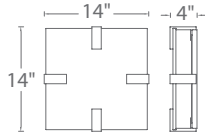

MERIDIEN – model: FM-576
dwelLED™ LED Ceiling Mount

WAC LIGHTING
Responsible Lighting®

Fixture Type:

Catalog Number:

Project: _____

Location: _____

PRODUCT DESCRIPTION

Meridien is an LED vanity wall sconce and flushmount collection designed with a transitional style to suit the clean look of today's contemporary or traditional home. Integrated high powered LED's to create an evenly diffused illumination through a silk screened glass, eliminating the appearance of hot spots while providing lasting worry-free performance. Solid Die-cast brushed nickel hardware enhances aesthetic appeal. The Meridien collection is available in a variety of matching wall sconces and flush mounts.

FEATURES

- Classic look with a modern upgrade
- Mount as a ceiling fixture or a wall sconce
- Silk-screened glass with a white ceramic glazed center and water clear edge
- Color Temp: 3000K
- CRI: 90
- Dimming: 100% - 0% ELV
- Rated Life: 53,000 hours
- Input: 120 - 277V
- 2.76" x 1.26" x 1.18" universal voltage driver (120V-220V-277V) installs within a junction box

SPECIFICATIONS

Construction: Aluminum and White Glass Diffuser

Light Source: High output LED.

Finish: Brushed Nickel (BN)

Standards: ETL & cETL damp location listed.

Replacement Glass

RPL-GLA-57614

ORDER NUMBER

		Watt	LED Lumens	Delivered Lumens	Finish
14"	FM-57614	22.5W	1660	1145	BN <i>Brushed Nickel</i>

Example: **FM-57614-BN**

waclighting.com
Phone (800) 526.2588
Fax (800) 526.2585

Headquarters/Eastern Distribution Center
44 Harbor Park Drive
Port Washington, NY 11050

Central Distribution Center
1600 Distribution Ct
Lithia Springs, GA 30122

Western Distribution Center
1750 Archibald Avenue
Ontario, CA 91760