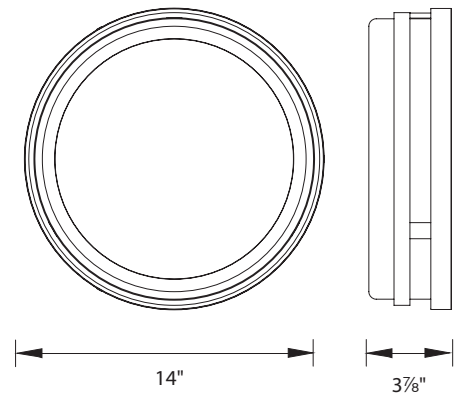

PRODUCT DESCRIPTION

Setting the standard for exceptional beauty and reliable innovative design. Vie adds a luxurious look to modern spaces with unblemished plated finishes and etched opal glass over a multiple LED array.

FEATURES

- Mouth blown etched triplex glass
- Multiple LED array eliminates socket shadows
- No driver or transformer needed
- Dimming: 100% - 10% ELV
- ETL & cETL damp location listed
- 80,000 hour rated life
- Color Temp: 2700K (3000K and 3500K available as special order)
- 90 CRI
- 277V available (special order)

SPECIFICATIONS

- **Construction:** Aluminum with mouth blown etched glass

REPLACEMENT GLASS

Part#	Fixture
RPL-GLA-4313	<i>FM-4313</i>

ORDERING NUMBER

Model#	Watt	LED Lumens	Delivered Lumens	Finish
FM-4313	30W	2620	1545	BN Brushed Nickel CH Chrome

-

Example: **FM-4313-BN**

For 277V, add an "F" before the finish: **FM-4313F-BN**

For alternate color temperature, special order adding 30 or 35: **FM-4313-30-BN**

waclighting.com
Phone (800) 526.2588
Fax (800) 526.2585

Headquarters/Eastern Distribution Center
44 Harbor Park Drive
Port Washington, NY 11050

Central Distribution Center
1600 Distribution Ct
Lithia Springs, GA 30122

Western Distribution Center
1750 Archibald Avenue
Ontario, CA 91760