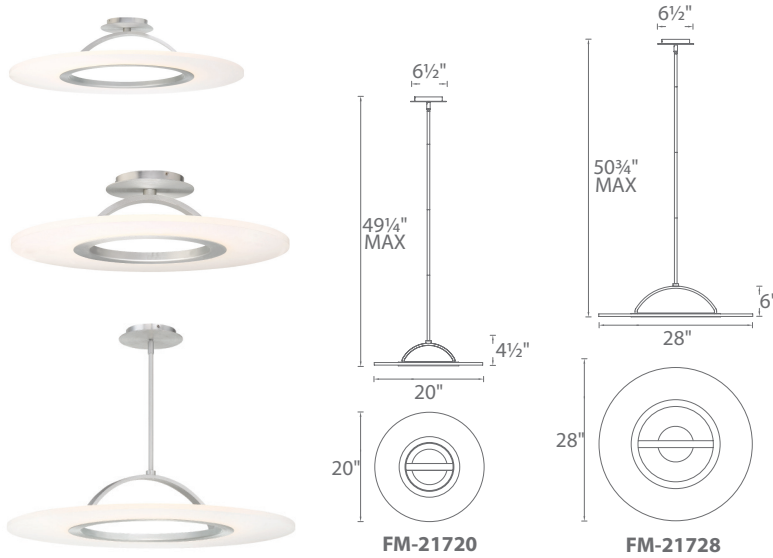

ELEKTRON – model: FM-217

dwelLED™ LED Pendant + Close-to-Ceiling Mount

WAC LIGHTING

Responsible Lighting®

Fixture Type:

Catalog Number:

Project:

Location:

PRODUCT DESCRIPTION

A uniquely versatile Flush Mount with an edge-lit acrylic diffuser and discretely hidden LED's capable of transforming before your very eyes into a pendant.

FEATURES

- Uniquely versatile fixture capable of transforming before your eyes
- Side lit acrylic diffuser with discretely hidden LEDs.
- Downrods can be removed to mount as a ceiling fixture or wall sconce
- 10' of wire included to extend pendant up to a total of 120" max, three 12" and one 6" downrods included (additional downrods available)
- Color Temp: 3000K
- CRI: 90
- Dimming: 100% - 10% ELV
- Rated Life: 36,000 hours
- Input: 120 - 277V

SPECIFICATIONS

Construction: Aluminum and White Acrylic Diffuser

Light Source: High output LED.

Finish: Brushed Aluminum (AL)

Standards: ETL & cETL damp location listed.

REPLACEMENT RODS

Part#	Rod
RPL-ROD-OUT06-BA	6"
RPL-ROD-OUT12-BA	12"

ORDER NUMBER

	Watt	LED Lumens	Delivered Lumens	Finish
FM-21720	20"	20W	1686	1315
FM-21728	28"	30W	2525	1720

AL *Brushed Aluminum* 

Example: **FM-21720-AL**

waclighting.com
Phone (800) 526.2588
Fax (800) 526.2585