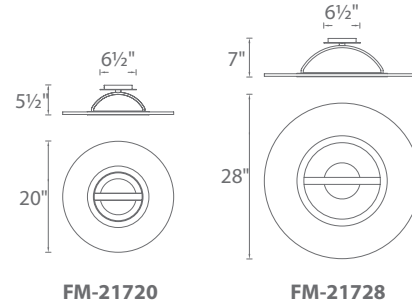

ELEKTRON – model: FM-217

dwelLED™ LED Pendant + Close-to-Ceiling Mount

WAC LIGHTING

Responsible Lighting®

Fixture Type:

Catalog Number:

Project:

Location:

PRODUCT DESCRIPTION

A uniquely versatile Flush Mount with an edge-lit acrylic diffuser and discretely hidden LED's capable of transforming before your very eyes into a pendant.

FEATURES

- Uniquely versatile fixture capable of transforming before your eyes
- Side lit acrylic diffuser with discretely hidden LEDs.
- Downrods can be removed to mount as a ceiling fixture or wall sconce
- 10' of wire included to extend pendant up to a total of 120" max, three 12" and one 6" downrods included (additional downrods available)
- Color Temp: 3000K
- CRI: 90
- Dimming: 100% - 10% ELV
- Rated Life: 36,000 hours
- Input: 120 - 277V

SPECIFICATIONS

Construction: Aluminum and White Acrylic Diffuser

Light Source: High output LED.

Finish: Brushed Aluminum (AL)

Standards: ETL & cETL damp location listed.

REPLACEMENT RODS

Part#	Rod
RPL-ROD-OUT06-BA	6"
RPL-ROD-OUT12-BA	12"

ORDER NUMBER

	Watt	LED Lumens	Delivered Lumens	Finish
FM-21720	20"	20W	1686	1315
FM-21728	28"	30W	2525	1720

AL *Brushed Aluminum* 

Example: **FM-21720-AL**

waclighting.com
Phone (800) 526.2588
Fax (800) 526.2585