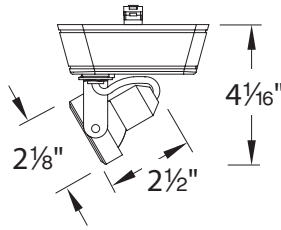

Model: 160

120V Track MR16 Luminaire

WAC LIGHTING

Responsible Lighting®

Fixture Type:

Catalog Number:

Project: _____

Location: _____

PRODUCT DESCRIPTION

Low Voltage luminaire with die-cast aluminum construction and swivel yoke for precise aiming.

FEATURES

- Available with LED lamp option
- Swivel yoke for easy aiming
- 350° horizontal rotation and 90° vertical tilt
- Mesh back vent for heat dissipation
- Clear lens included (Halogen version)
- Dimmable
- 5 year fixture warranty/3 year LED lamp warranty

SPECIFICATIONS

Construction: Die-cast aluminum track head with polycarbonate transformer case and track adapter. Bi-pin ceramic socket for MR16 lamp.

Finish: Powder coat paint. Available in Black (BK) and White (WT).

Transformer: 12V ; 1W minimum load.

Lamp: 160 model uses 12V MR16, 50W max lamp (not included).
160L model uses 12V MR16, 75W max (not included).
160LED model uses a 12V, 9W MR16 LED lamp (included).
490 lumens, 3000K CCT, 50,000 hour rated life, CRI: 90.

Dimming: With electronic low voltage (ELV) dimmer, LED lamp dims to 15%; Halogen lamp dims to 1%.

Standards: UL & CUL Listed.

ORDER NUMBER

System	Model #	Power	Lamp	Finish
LHT L Track	160LED	9W	LED	BK Black
HHT H Track	160	50W	Halogen	WT White
JHT J/J2 Track	160L	75W	Halogen