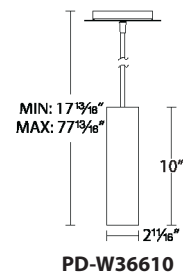

SPECIFICATIONS

Construction: Aluminum

Input: 120V -277V

Dimming: 100% - 10% ELV

Light Source: High output LED.

Finish: Bronze (BZ), Aluminum (AL), Black (BK), White (WT).

Standards: ETL/cETL Wet location listed JA,8 2016 Title 24 Compliant, Dark Sky friendly

ORDER NUMBER

Model	Size	Watt	LED Lumens	Delivered Lumens	Finish
PD-W36610	10"	11W	799	508	BZ <i>bronze</i> AL <i>Aluminum</i> BK <i>black</i> WT <i>White</i>

Example: **PD-W36610-BK**

dweLED.com
Phone (800) 526.2588
Fax (800) 526.2585