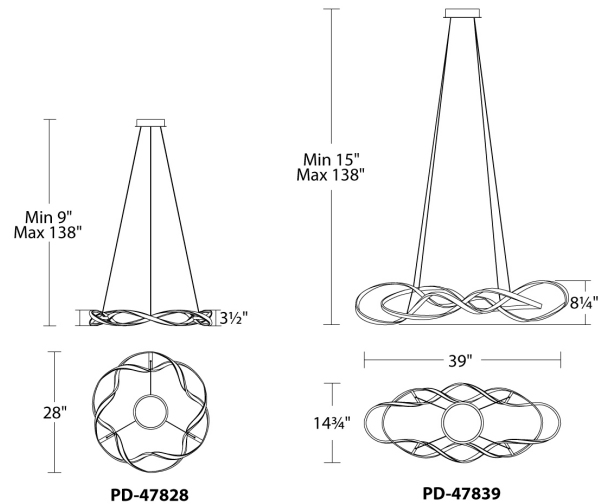

Interlace Pendant

PD-47828 / PD-47839

dweLED
by WAC Lighting

Fixture Type:

Catalog Number:

Project:

Location:

PRODUCT DESCRIPTION

FEATURES

- Two seamless interlocked loops
- Thin powered cables provide an ultra-clean look
- Can be mounted on a sloped ceiling
- Universal voltage driver (120V-220V-277V) concealed within canopy

SPECIFICATIONS

ORDER NUMBER

Model	Wattage	Voltage	LED Lumens	Delivered Lumens	Finish
PD-47828	28"	57W	120V-277V	4853	CH Chrome
PD-47839	39"	57W		4734	

Example: PD-47839-CH

dweLED.com
Phone (800) 526.2588
Fax (800) 526.2585