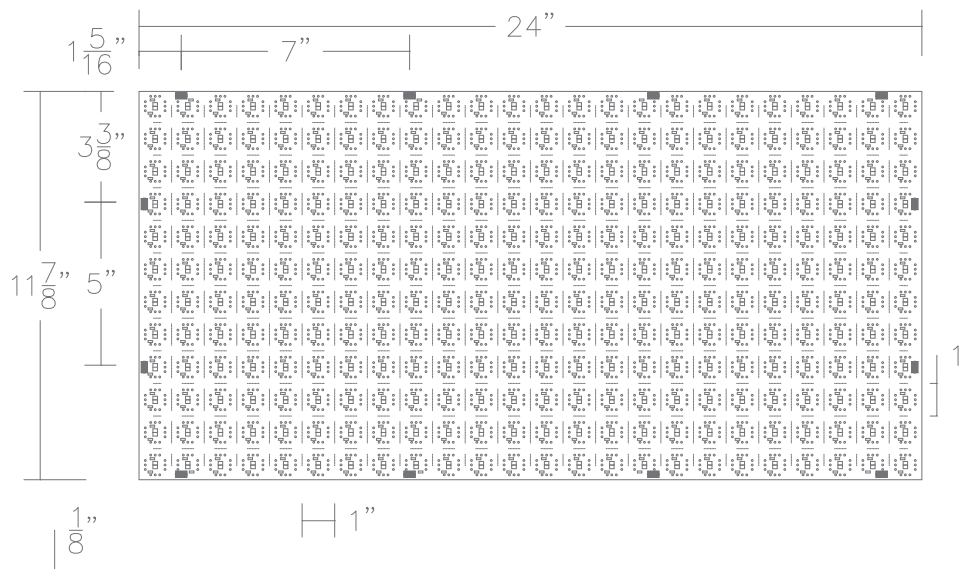

FEATURES

- With a lightweight, ultra-thin 1/8" profile
- Select and choose desirable CCT with matching CCT selectable power supply
- Even illumination of translucent surfaces from as little as 1/2" behind
- May be field-cut vertically or horizontally, in unique shapes or around obstructions
- Powers easily by daisy chaining with Gold plated connectors or from any square at soldering points provided
- Versatile Mounting Options:
3M-construction adhesive adheres to most surfaces (flat or curved), or open rectangles indicate where it can be stapled through
- Can be installed in either exposed or fully enclosed spaces
- Specially rated for installation in the storage area of a clothes closet

Model	Dimension	LED Lumens	Watt	Color Temp	Color
LED P05 P10	1224 12" x 24"	500 lm/sq ft 1000 lm/sq ft	5W/sq ft 10W/sq ft	2750 2700K / 3000K / 3500K / 4000K / 5000K	White

LED-P__-1224-__

Example: LED-P10-1224-2750