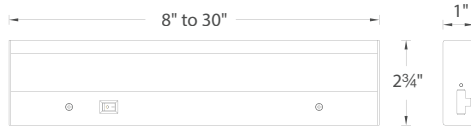

LEDme® PRO AC-LED LIGHT BARS

BA-ACLED

WAC LIGHTING

Responsible Lighting®

Fixture Type:

Catalog Number:

Project: _____

Location: _____

PRODUCT DESCRIPTION

Bringing out the best in bold, eye-catching residential, retail and commercial displays, LEDme® PRO AC-LED Light Bars are ideal for counters and cabinets. Thermally efficient, these fixtures are crafted for illuminating heat sensitive perishables and color sensitive apparel, artwork and collectibles.

FEATURES

- High CRI 90+
- Does not require any driver or transformer
- True 1" profile
- Backlighting with parabolic reflector allows a high uniformity of light
- Each light bar includes one "I" connector
- Minimal space between diffusers for a visually seamless line of illumination
- Free of projected heat, UV and IR radiation
- 90,000 hour rated life
- 5 year WAC Lighting product warranty

SPECIFICATIONS

1. **Construction:** Extruded aluminum body with polycarbonate lens.
2. **Power:** Direct 120VAC 60Hz input.
3. **Light Source:** 2700K or 3000K AC LEDs. CRI: 90.
4. **Dimming:** May be dimmed down to 10% with electronic low voltage (ELV) dimmer. Compatible with *LUTRON DVELV-300, SELV-300* Electronic Low Voltage dimmer
5. **Finish:** Abrasion resistant Bronze (BZ), Brushed Aluminum (AL) and White (WT) powder coat.
6. **Standards:** Title 24 CEC Compliant. ETL & cETL Listed.

FIXTURE PERFORMANCE

Model #	Color Temp	Power	Lumens	Efficacy
BA-ACLED8-927	2700K	5.5W	250	45 Lm/W
BA-ACLED8-930	3000K	5.5W	255	46 Lm/W
BA-ACLED12-927	2700K	8W	360	45 Lm/W
BA-ACLED12-930	3000K	8W	365	46 Lm/W
BA-ACLED18-927	2700K	10W	445	45 Lm/W
BA-ACLED18-930	3000K	10W	450	45 Lm/W
BA-ACLED24-927	2700K	15W	700	47 Lm/W
BA-ACLED24-930	3000K	15W	705	47 Lm/W
BA-ACLED30-927*	2700K	17W	765	45 Lm/W
BA-ACLED30-930*	3000K	17W	785	46 Lm/W

* Not Title 24 compliant

ACCESSORIES

6' power cord 	BA-PC6-WT	Supplies power in any application.
"I" connector 	BA-I-WT	Interconnection for seamless end to end transitions. One included with each light bar.
Interconnect cable 	BA-IC12-WT BA-IC24-WT BA-IC36-WT	12" 24" 36" Links two light bars using a single power connection.

ORDER NUMBER

Model#	Length	Color Temp	Finish
BA-ACLED	8 8"	927 2700K 930 3000K	BZ Bronze AL Brushed Aluminum WT White
	12 12"		
	18 18"		
	24 24"		
	30 30"