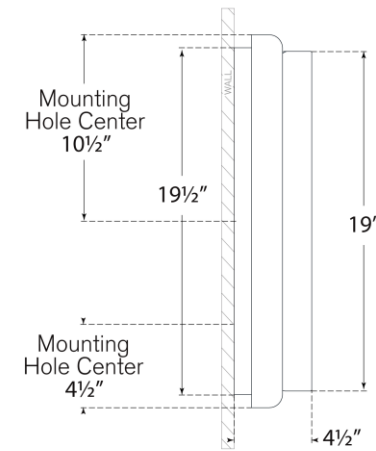

TEAR SHEET

Penumbra 21" Sconce

Item # WS 2076BZ/WHT

Designer: Windsor Smith

Height: 21"

Width: 6"

Extension: 4.5"

Backplate: 3.25" x 19.5" Rectangle

Finishes: BZ/L, BZ/WHT, HAB/L, HAB/WHT, PN/L, PN/WHT

Lightsource: Dedicated LED

Wattage: 18w (2100lm)

Weight: 8 Pounds

Note: UL Only | Requires Smaller Outlet Box

Top View

Side View

Front View