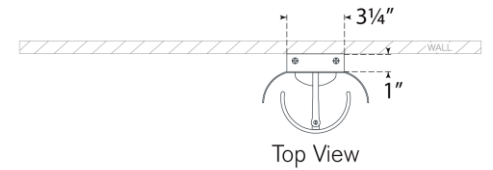

TEAR SHEET

Penumbra 21" Sconce

Item # WS 2076BZ/WHT

Designer: Windsor Smith

Height: 21"

Width: 6"

Extension: 4.5"

Backplate: 3.25" x 19.5" Rectangle

Finishes: BZ/L, BZ/WHT, HAB/L, HAB/WHT, PN/L, PN/WHT

Lightsource: Dedicated LED

Wattage: 18w (2100lm)

Weight: 8 Pounds

Note: UL Only | Requires Smaller Outlet Box

Top View

Side View

Front View