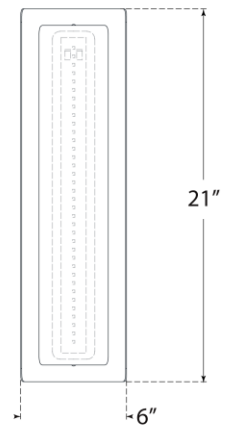

TEAR SHEET

Penumbra 21" Sconce

Item # WS 2076BZ/WHT

Designer: Windsor Smith

Height: 21"

Width: 6"

Extension: 4.5"

Backplate: 3.25" x 19.5" Rectangle

Finishes: BZ/L, BZ/WHT, HAB/L, HAB/WHT, PN/L, PN/WHT

Lightsource: Dedicated LED

Wattage: 18w (2100lm)

Weight: 8 Pounds

Note: UL Only | Requires Smaller Outlet Box

Top View

Side View

Front View