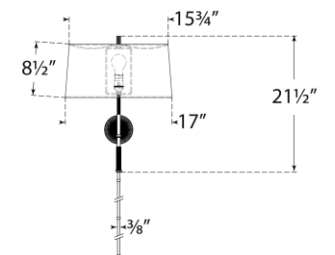

TEAR SHEET

Canto Grande Swinging Wall Light

Item # TOB 2350PN-L

Designer: Thomas O'Brien

Height: 21.5"

Width: 17"

Extension: 17" - 34.5"

Backplate: 4.25" Round

Finishes: BZ/HAB, HAB, PN

Shade Treatments: L

Shade Details: 15.75" x 17" x 8.5"

Socket: E26 Dimmer

Wattage: 15 LED A19

Weight: 9 Pounds

Note: UL Only | Cord Cover Included

Top View

Side View

Front View