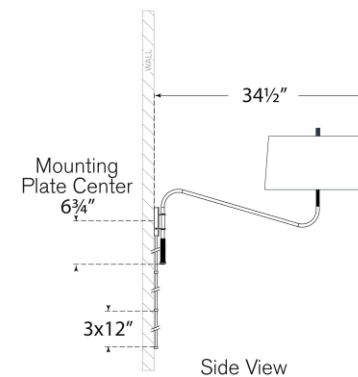

TEAR SHEET

Canto Grande Swinging Wall Light

Item # TOB 2350PN-L

Designer: Thomas O'Brien

Height: 21.5"

Width: 17"

Extension: 17" - 34.5"

Backplate: 4.25" Round

Finishes: BZ/HAB, HAB, PN

Shade Treatments: L

Shade Details: 15.75" x 17" x 8.5"

Socket: E26 Dimmer

Wattage: 15 LED A19

Weight: 9 Pounds

Note: UL Only | Cord Cover Included

Top View

Side View

Front View