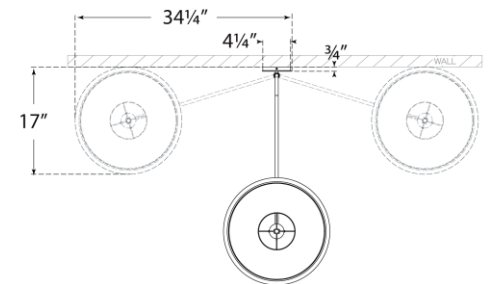

TEAR SHEET

Canto Grande Swinging Wall Light

Item # TOB 2350PN-L

Designer: Thomas O'Brien

Height: 21.5"

Width: 17"

Extension: 17" - 34.5"

Backplate: 4.25" Round

Finishes: BZ/HAB, HAB, PN

Shade Treatments: L

Shade Details: 15.75" x 17" x 8.5"

Socket: E26 Dimmer

Wattage: 15 LED A19

Weight: 9 Pounds

Note: UL Only | Cord Cover Included

Top View

Side View

Front View