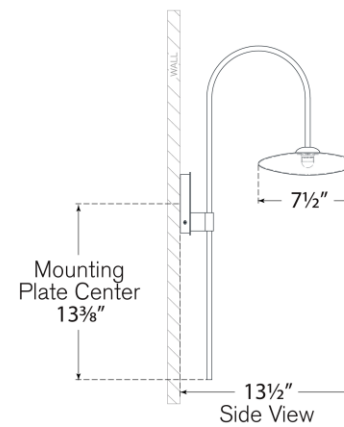

TEAR SHEET

Calvino Arched Single Sconce

Item # S 2692PN-CG

Designer: Ian K. Fowler

Height: 25.25"

Width: 7.5"

Extension: 13.5"

Backplate: 4.25" Round

Finishes: AI/HAB, HAB, PN

Glass Options: CG

Socket: Dedicated LED

Wattage: 3w (300lm)

Weight: 3 Pounds

Note: UL Only

Top View

Side View

Front View