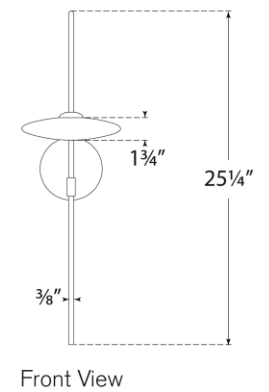

TEAR SHEET

Calvino Arched Single Sconce

Item # S 2692PN-CG

Designer: Ian K. Fowler

Height: 25.25"

Width: 7.5"

Extension: 13.5"

Backplate: 4.25" Round

Finishes: AI/HAB, HAB, PN

Glass Options: CG

Socket: Dedicated LED

Wattage: 3w (300lm)

Weight: 3 Pounds

Note: UL Only

Top View

Side View