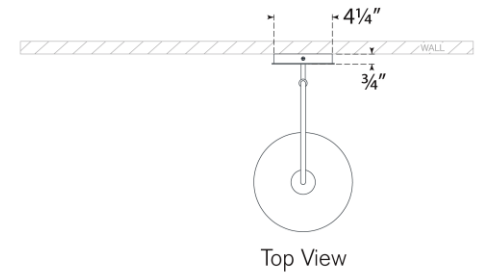

TEAR SHEET

Calvino Arched Single Sconce

Item # S 2692PN-CG

Designer: Ian K. Fowler

Height: 25.25"

Width: 7.5"

Extension: 13.5"

Backplate: 4.25" Round

Finishes: AI/HAB, HAB, PN

Glass Options: CG

Socket: Dedicated LED

Wattage: 3w (300lm)

Weight: 3 Pounds

Note: UL Only

Top View

Side View

Front View