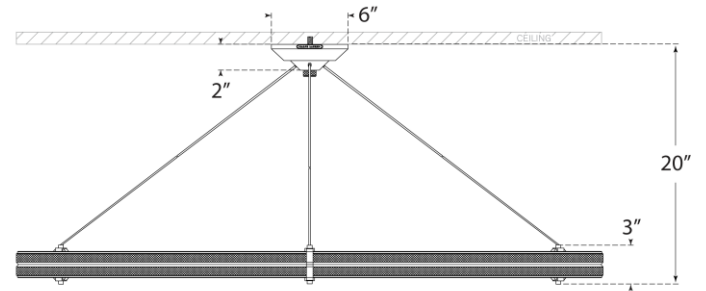

TEAR SHEET

Paxton 48" Ring Chandelier

Item # RL 5673BZ

Designer: Ralph Lauren

O/A Height: 20" - 123"

Fixture Height: 3.25"

Width: 48"

Canopy: 6.75" Round

Finishes: BZ, NB, PN

Socket: Dedicated LED

Wattage: 95w (7600lm)

Weight: 25 Pounds

Note: UL Only | Height Not Adjustable After Installation

Front View

Bottom View