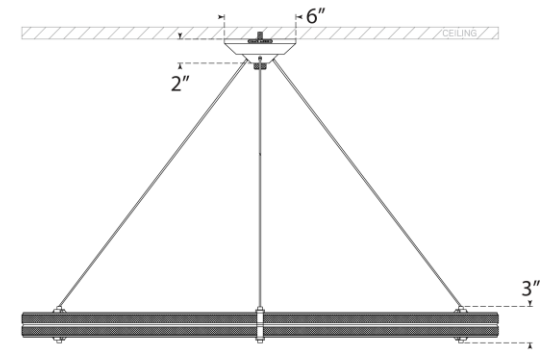

TEAR SHEET

Paxton 40" Ring Chandelier

Item # RL 5672BZ

Designer: Ralph Lauren

O/A Height: 20" - 123"

Fixture Height: 3.25"

Width: 40"

Canopy: 6.75" Round

Finishes: BZ, NB, PN

Socket: Dedicated LED

Wattage: 85w (6800lm)

Weight: 24 Pounds

Note: UL Only | Height Not Adjustable After Installation

Front View

Bottom View