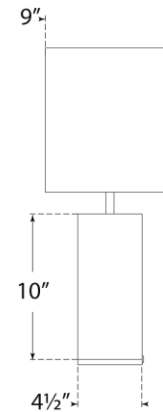

TEAR SHEET

Matero Medium Table Lamp

Item # IKF 3900ALB-L

Designer: Ian K. Fowler

Height: 22"

Width: 19.25"

Base: 4.5" x 9.75" Rectangle

Finishes: ALB

Shade Treatments: L

Shade Details: 9/19.25" x 9/19.25" x 10"

Socket: E26 Dimmer

Wattage: 15 LED A19

Weight: 52 Pounds

Note: UL Only | Alabaster is a Natural Stone | Variations in Color and Texture are Expected

Top View

Side View

Front View