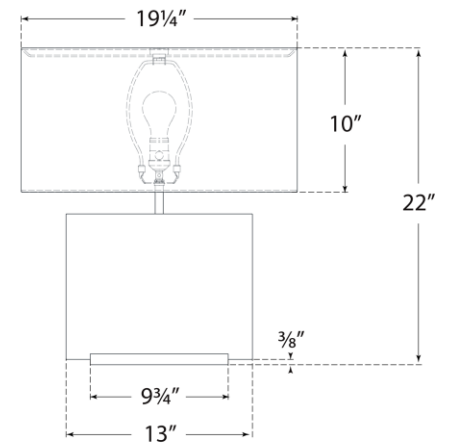

TEAR SHEET

Matero Medium Table Lamp

Item # IKF 3900ALB-L

Designer: Ian K. Fowler

Height: 22"

Width: 19.25"

Base: 4.5" x 9.75" Rectangle

Finishes: ALB

Shade Treatments: L

Shade Details: 9/19.25" x 9/19.25" x 10"

Socket: E26 Dimmer

Wattage: 15 LED A19

Weight: 52 Pounds

Note: UL Only | Alabaster is a Natural Stone | Variations in Color and Texture are Expected

Top View

Side View

Front View