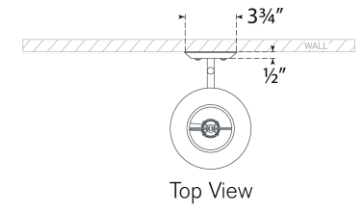

TEAR SHEET

Ashton Large Single Sculpted Sconce

Item # CHD 2335PW-L

Designer: Chapman & Myers

Height: 20"

Width: 6"

Extension: 8.75"

Backplate: 3.75" x 11.75" Rectangle

Finishes: AI, GI, PW

Shade Treatments: L

Shade Details: 3.5" x 6" x 12"

Socket: E12 Candelabra

Wattage: 6.5 LED B11

Weight: 3 Pounds

Note: UL Only | Requires Smaller Outlet Box

Top View

Side View

Front View