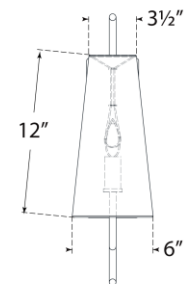

TEAR SHEET

Ashton Large Single Sculpted Sconce

Item # CHD 2335PW-L

Designer: Chapman & Myers

Height: 20"

Width: 6"

Extension: 8.75"

Backplate: 3.75" x 11.75" Rectangle

Finishes: AI, GI, PW

Shade Treatments: L

Shade Details: 3.5" x 6" x 12"

Socket: E12 Candelabra

Wattage: 6.5 LED B11

Weight: 3 Pounds

Note: UL Only | Requires Smaller Outlet Box

Top View

Side View

Front View