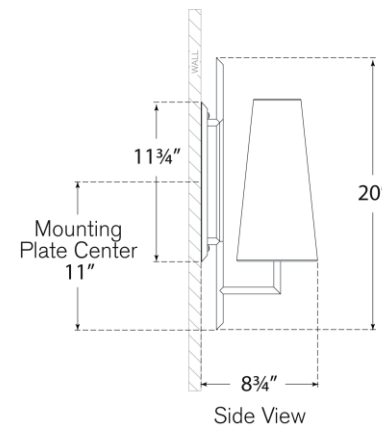

TEAR SHEET

Ashton Large Single Sculpted Sconce

Item # CHD 2335PW-L

Designer: Chapman & Myers

Height: 20"

Width: 6"

Extension: 8.75"

Backplate: 3.75" x 11.75" Rectangle

Finishes: AI, GI, PW

Shade Treatments: L

Shade Details: 3.5" x 6" x 12"

Socket: E12 Candelabra

Wattage: 6.5 LED B11

Weight: 3 Pounds

Note: UL Only | Requires Smaller Outlet Box

Top View

Side View

Front View