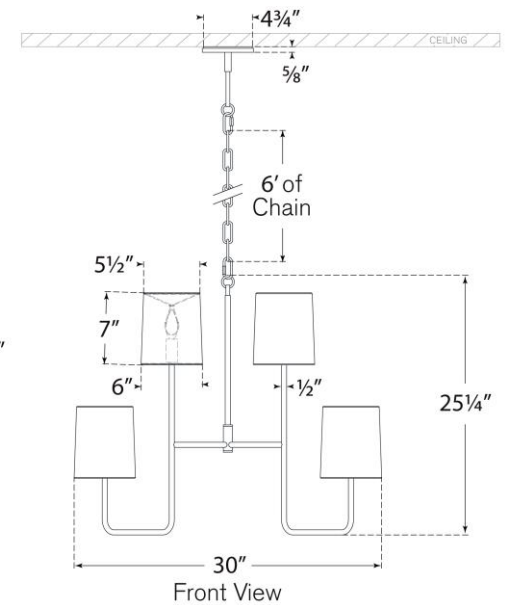

TEAR SHEET

Go Lightly Extra Large Two Tier Chandelier

Item # BBL 5083SB-SB

Designer: Barbara Barry

Height: 25.25"

Width: 30"

Canopy: 4.75" Round

Finishes: BZ, CW, G, PN, SB

Shade Treatments: BZ, CW, G, L, PN, SB

Shade Details: 5.5" x 6" x 7"

Socket: 8 - E12 Candelabra

Wattage: 8 - 6.5 LED B11

Weight: 17 Pounds

Note: UL Only

Top View

Front View