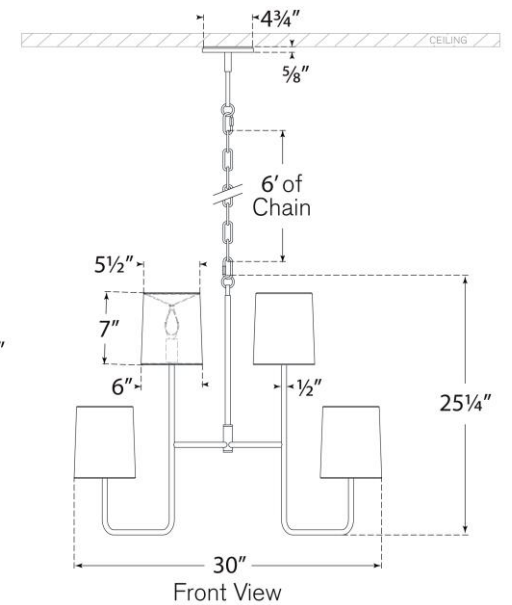

## Go Lightly Extra Large Two Tier Chandelier

Item # BBL 5083SB-CW

Designer: Barbara Barry

Height: 25.25"

Width: 30"

Canopy: 4.75" Round

Finishes: BZ, CW, G, PN, SB

Shade Treatments: BZ, CW, G, L, PN, SB

Shade Details: 5.5" x 6" x 7"

Socket: 8 - E12 Candelabra

Wattage: 8 - 6.5 LED B11

Weight: 17 Pounds

Note: UL Only

Top View

Front View