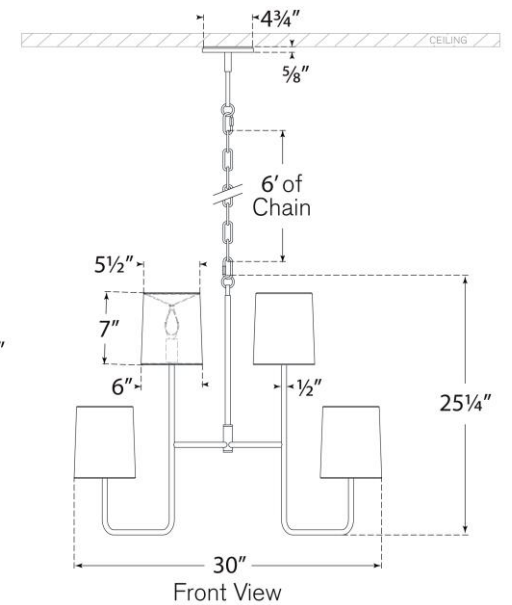

TEAR SHEET

Go Lightly Extra Large Two Tier Chandelier

Item # BBL 5083PN-CW

Designer: Barbara Barry

Height: 25.25"

Width: 30"

Canopy: 4.75" Round

Finishes: BZ, CW, G, PN, SB

Shade Treatments: BZ, CW, G, L, PN, SB

Shade Details: 5.5" x 6" x 7"

Socket: 8 - E12 Candelabra

Wattage: 8 - 6.5 LED B11

Weight: 17 Pounds

Note: UL Only

Top View

Front View