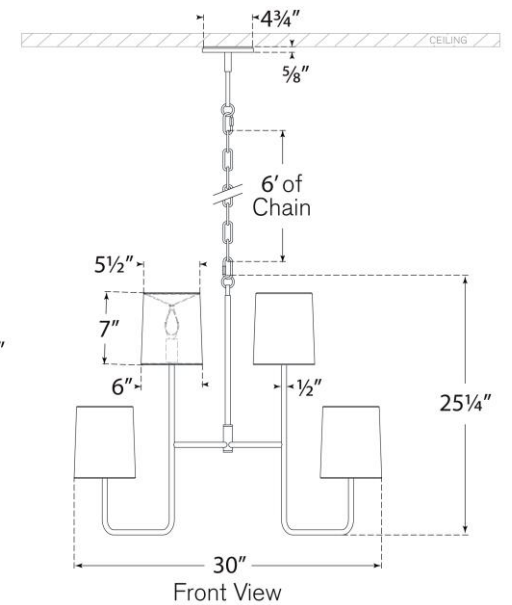

TEAR SHEET

Go Lightly Extra Large Two Tier Chandelier

Item # BBL 5083BZ-CW

Designer: Barbara Barry

Height: 25.25"

Width: 30"

Canopy: 4.75" Round

Finishes: BZ, CW, G, PN, SB

Shade Treatments: BZ, CW, G, L, PN, SB

Shade Details: 5.5" x 6" x 7"

Socket: 8 - E12 Candelabra

Wattage: 8 - 6.5 LED B11

Weight: 17 Pounds

Note: UL Only

Top View

Front View