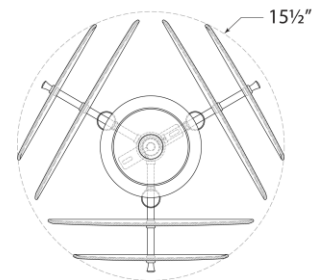

TEAR SHEET

Loire Petite Chandelier

Item # ARN 5453PN-CSG

Designer: AERIN

Height: 14.5"

Width: 15.5"

Canopy: 4.5" Round

Finishes: G, PN

Glass Options: CSG, WSG

Socket: 3 - E12 Candelabra

Wattage: 3 - 40 C11

Weight: 21 Pounds

Note: UL Only

Top View

Front View