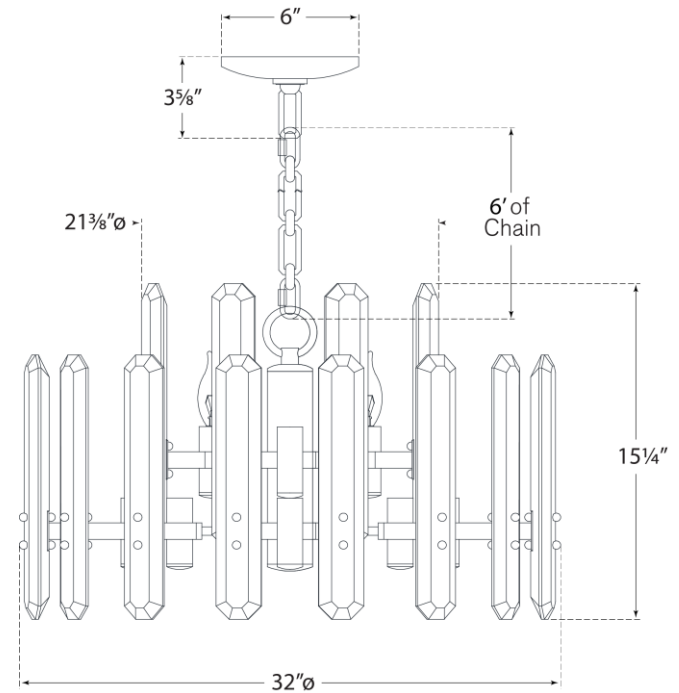

TEAR SHEET

Bonnington Large Chandelier

Item # ARN 5125PN-ALB

Designer: AERIN

Height: 15.25"

Width: 32"

Canopy: 6" Octagonal

Finishes: HAB, PN

Trim Options: ALB, CG

Socket: 18 - E12 Candelabra

Wattage: 18 - 40 C11

Weight: 73 Pounds

Note: UL Only

ARN5125