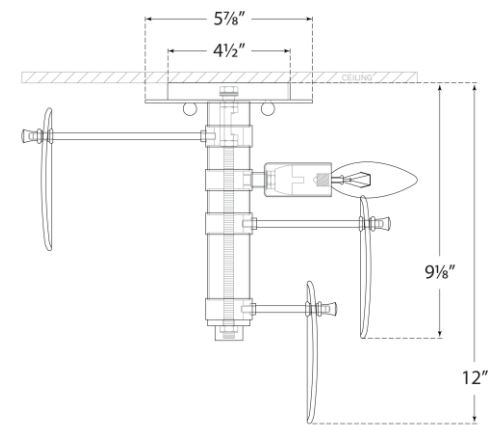

TEAR SHEET

Loire Medium Tiered Flush Mount

Item # ARN 4450PN-CSG

Designer: AERIN

Height: 12"

Width: 13.75"

Canopy: 4.25" Round

Finishes: G, PN

Glass Options: CSG, WSG

Socket: 4 - E12 Candelabra

Wattage: 4 - 60 C11

Weight: 12 Pounds

Note: UL Only

Top View

Front View