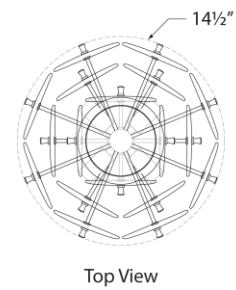

TEAR SHEET

Loire Medium Tiered Flush Mount

Item # ARN 4450PN-CSG

Designer: AERIN

Height: 12"

Width: 13.75"

Canopy: 4.25" Round

Finishes: G, PN

Glass Options: CSG, WSG

Socket: 4 - E12 Candelabra

Wattage: 4 - 60 C11

Weight: 12 Pounds

Note: UL Only

Top View

Front View