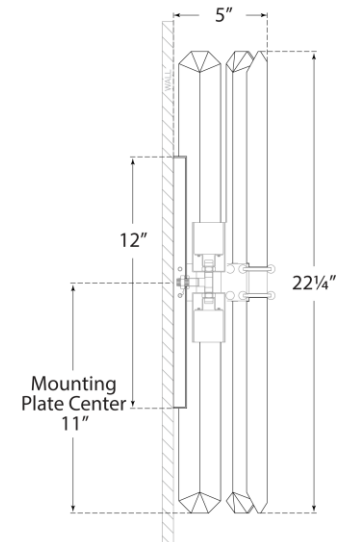

TEAR SHEET

Bonnington Tall Sconce

Item # ARN 2125PN-ALB

Designer: AERIN

Height: 22"

Width: 7.5"

Extension: 5"

Backplate: 4.5" x 12" Rectangle

Finishes: HAB, PN

Trim Options: ALB, CG

Socket: 2 - E26 Keyless

Wattage: 2 - 40 T6

Weight: 16 Pounds

Note: UL Only

Top View

Front View

Side View