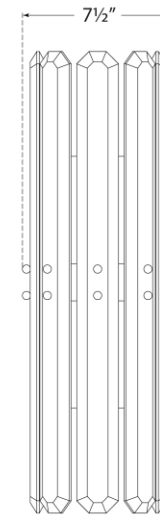

TEAR SHEET

Bonnington Tall Sconce

Item # ARN 2125PN-ALB

Designer: AERIN

Height: 22"

Width: 7.5"

Extension: 5"

Backplate: 4.5" x 12" Rectangle

Finishes: HAB, PN

Trim Options: ALB, CG

Socket: 2 - E26 Keyless

Wattage: 2 - 40 T6

Weight: 16 Pounds

Note: UL Only

Top View

Front View

Side View