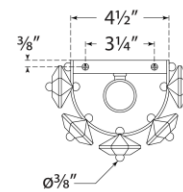

TEAR SHEET

Bonnington Tall Sconce

Item # ARN 2125PN-ALB

Designer: AERIN

Height: 22"

Width: 7.5"

Extension: 5"

Backplate: 4.5" x 12" Rectangle

Finishes: HAB, PN

Trim Options: ALB, CG

Socket: 2 - E26 Keyless

Wattage: 2 - 40 T6

Weight: 16 Pounds

Note: UL Only

Top View

Front View

Side View