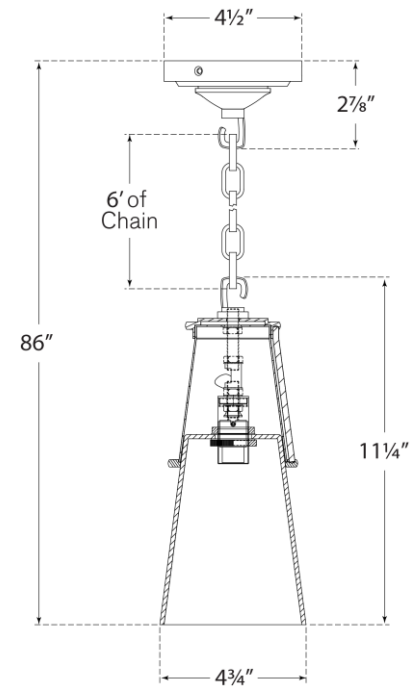

TEAR SHEET

Robinson Small Pendant

Item # TOB 5751PN-WG

Designer: Thomas O'Brien

Height: 11.25"

Width: 4.75"

Canopy: 4.5" Round

Finishes: BZ, HAB, PN

Glass Options: CG, SG, WG

Socket: E12 Candelabra

Wattage: 60 B11

Weight: 6 Pounds

TOB5751