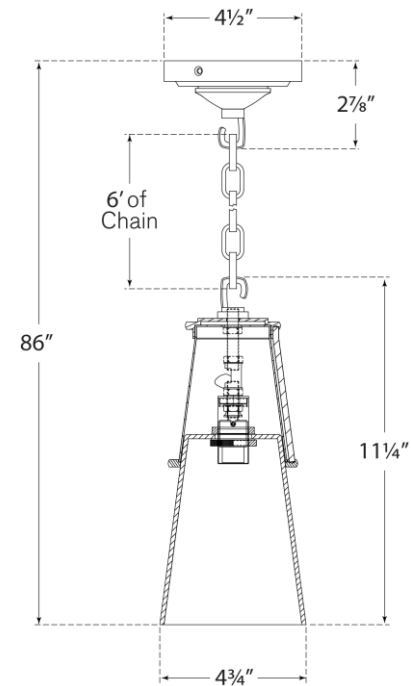

TEAR SHEET

Robinson Small Pendant

Item # TOB 5751PN-CG

Designer: Thomas O'Brien

Height: 11.25"

Width: 4.75"

Canopy: 4.5" Round

Finishes: BZ, HAB, PN

Glass Options: CG, SG, WG

Socket: E12 Candelabra

Wattage: 60 B11

Weight: 6 Pounds

TOB5751