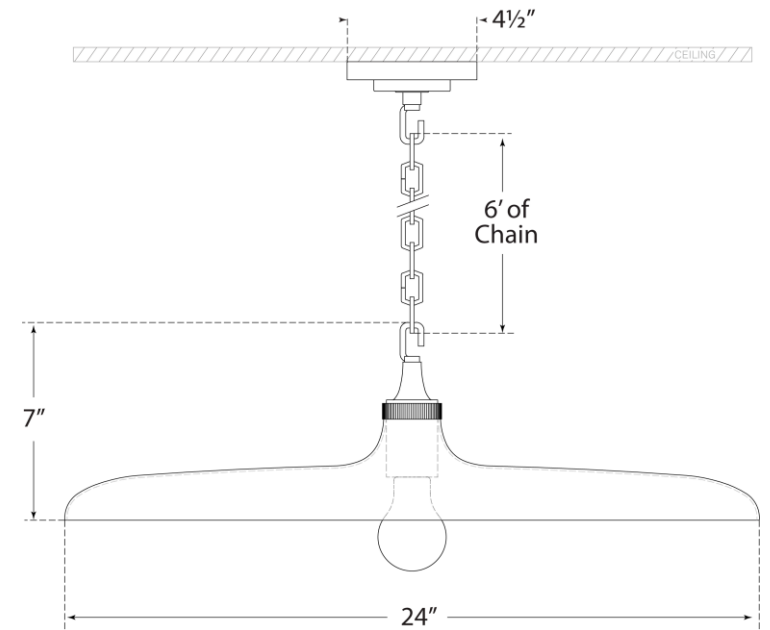

SPEC SHEET

Piatto Large Pendant

Item # TOB 5116PN-PW

Designer: Thomas O'Brien

Height: 7"

Width: 24"

Canopy: 4.5" Round

Finishes: HAB, PN

Shade Treatments: AI, PW

Socket: E26 Keyless

Wattage: 15 LED A

Note: UL Only

VISUAL COMFORT