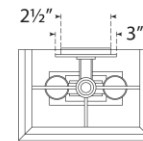

## Argentino Large Sconce

Item # TOB 2950CG/PN-L/PN

Designer: Thomas O'Brien

Height: 22.25"

Width: 6.5"

Extension: 4.75"

Backplate: 2.5" x 6.75" Rectangle

Finishes: CG/HAB, CG/PN

Shade Treatments: L/HAB, L/PN

Shade Details: 6" x 6.5" x 10"

Socket: 2 - E12 Candelabra

Wattage: 2 - 60 B

Note: Requires Smaller Outlet Box

Top View

Bottom View

Side View