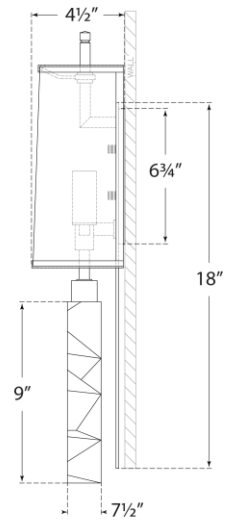

## Argentino Large Sconce

Item # TOB 2950CG/PN-L/PN

Designer: Thomas O'Brien

Height: 22.25"

Width: 6.5"

Extension: 4.75"

Backplate: 2.5" x 6.75" Rectangle

Finishes: CG/HAB, CG/PN

Shade Treatments: L/HAB, L/PN

Shade Details: 6" x 6.5" x 10"

Socket: 2 - E12 Candelabra

Wattage: 2 - 60 B

Note: Requires Smaller Outlet Box

Top View

Bottom View

Side View