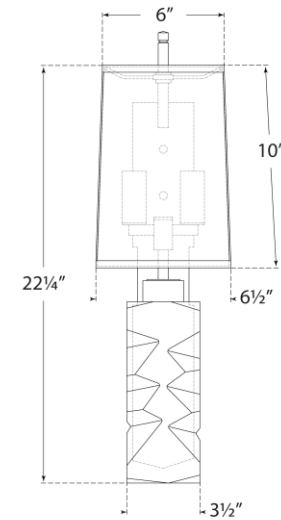

## Argentino Large Sconce

Item # TOB 2950CG/PN-L/PN

Designer: Thomas O'Brien

Height: 22.25"

Width: 6.5"

Extension: 4.75"

Backplate: 2.5" x 6.75" Rectangle

Finishes: CG/HAB, CG/PN

Shade Treatments: L/HAB, L/PN

Shade Details: 6" x 6.5" x 10"

Socket: 2 - E12 Candelabra

Wattage: 2 - 60 B

Note: Requires Smaller Outlet Box

Top View

Bottom View

Side View