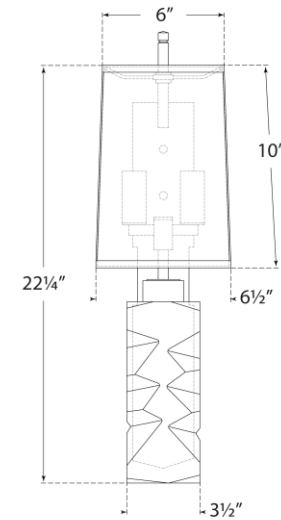

## Argentino Large Sconce

Item # TOB 2950CG/HAB-L/HAB

Designer: Thomas O'Brien

Height: 22.25"

Width: 6.5"

Extension: 4.75"

Backplate: 2.5" x 6.75" Rectangle

Finishes: CG/HAB, CG/PN

Shade Treatments: L/HAB, L/PN

Shade Details: 6" x 6.5" x 10"

Socket: 2 - E12 Candelabra

Wattage: 2 - 60 B

Note: Requires Smaller Outlet Box

Top View

Bottom View

Side View