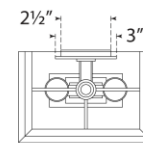

## Argentino Large Sconce

Item # TOB 2950CG/HAB-L/HAB

Designer: Thomas O'Brien

Height: 22.25"

Width: 6.5"

Extension: 4.75"

Backplate: 2.5" x 6.75" Rectangle

Finishes: CG/HAB, CG/PN

Shade Treatments: L/HAB, L/PN

Shade Details: 6" x 6.5" x 10"

Socket: 2 - E12 Candelabra

Wattage: 2 - 60 B

Note: Requires Smaller Outlet Box

Top View

Bottom View

Side View