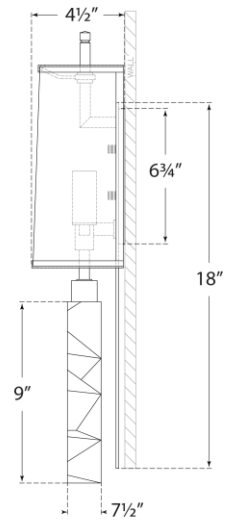

## Argentino Large Sconce

Item # TOB 2950CG/HAB-L/HAB

Designer: Thomas O'Brien

Height: 22.25"

Width: 6.5"

Extension: 4.75"

Backplate: 2.5" x 6.75" Rectangle

Finishes: CG/HAB, CG/PN

Shade Treatments: L/HAB, L/PN

Shade Details: 6" x 6.5" x 10"

Socket: 2 - E12 Candelabra

Wattage: 2 - 60 B

Note: Requires Smaller Outlet Box

Top View

Bottom View

Side View