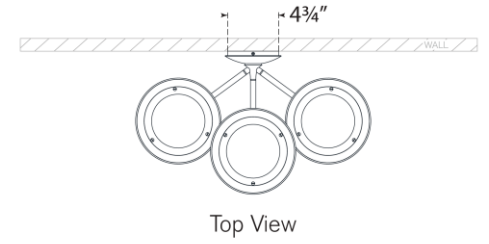

TEAR SHEET

Keira Large Triple Sconce

Item # TOB 2785BZ/HAB

Designer: Thomas O'Brien

Height: 23"

Width: 22"

Extension: 13.25"

Backplate: 4.75" Round

Finishes: BZ/HAB, HAB, PN, WHT/HAB

Socket: Dedicated LED

Wattage: 18w (1500lm)

Note: UL Only

Top View

Side View

Front View