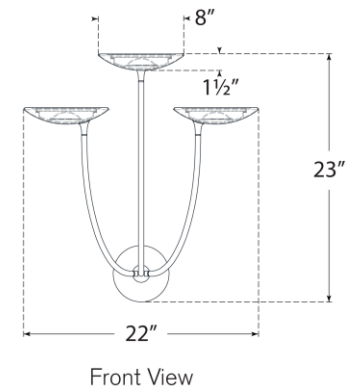

TEAR SHEET

Keira Large Triple Sconce

Item # TOB 2785BZ/HAB

Designer: Thomas O'Brien

Height: 23"

Width: 22"

Extension: 13.25"

Backplate: 4.75" Round

Finishes: BZ/HAB, HAB, PN, WHT/HAB

Socket: Dedicated LED

Wattage: 18w (1500lm)

Note: UL Only

Top View

Side View

Front View