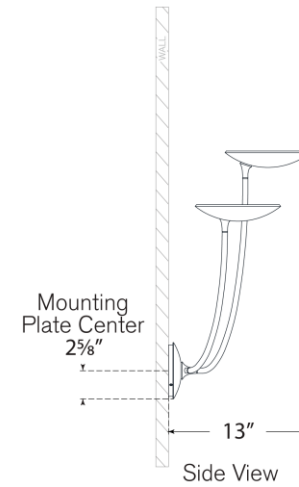

TEAR SHEET

Keira Large Triple Sconce

Item # TOB 2785BZ/HAB

Designer: Thomas O'Brien

Height: 23"

Width: 22"

Extension: 13.25"

Backplate: 4.75" Round

Finishes: BZ/HAB, HAB, PN, WHT/HAB

Socket: Dedicated LED

Wattage: 18w (1500lm)

Note: UL Only

Top View

Side View

Front View