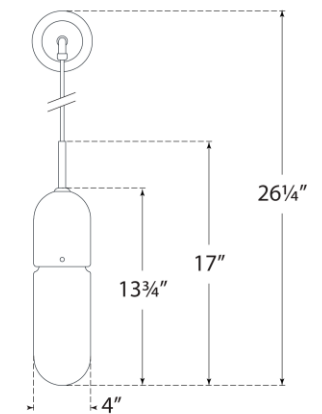

## Junio Wall Light

Item # TOB 2645HAB-CG

Designer: Thomas O'Brien

Height: 26.25"

Width: 4.25"

Extension: 6.75"

Backplate: 4.25" Round

Finishes: BZ/HAB, HAB, PN

Glass Options: CG, FG

Socket: E26 Keyless

Wattage: 8 LED T10

Note: UL Only

Top View

Side View

Front View