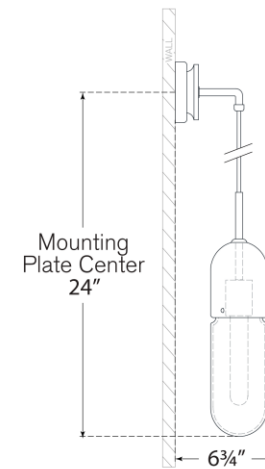

## Junio Wall Light

Item # TOB 2645HAB-CG

Designer: Thomas O'Brien

Height: 26.25"

Width: 4.25"

Extension: 6.75"

Backplate: 4.25" Round

Finishes: BZ/HAB, HAB, PN

Glass Options: CG, FG

Socket: E26 Keyless

Wattage: 8 LED T10

Note: UL Only

Top View

Side View

Front View