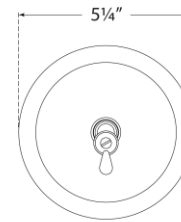

## Katie Small Conical Sconce

Item # TOB 2225HAB/G6-CG

Designer: Thomas O'Brien

Height: 14.4"

Width: 9.4"

Extension: 10.25"

Backplate: 5.25" Round

Finishes: BZ, HAB, PN

Glass Options: CG, SG, WG

Socket: E12 Candelabra

Wattage: 40 C11

Weight: 5 Pounds

Front View  
Mounting Plate