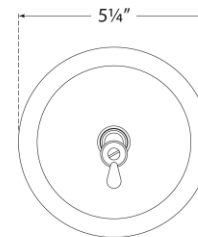

TEAR SHEET

Katie Small Acorn Sconce

Item # TOB 2225HAB/G2-WG

Designer: Thomas O'Brien

Height: 13.4"

Width: 6.5"

Extension: 8.75"

Backplate: 5.25" Round

Finishes: BZ, HAB, PN

Glass Options: CG, SG, WG

Socket: E12 Candelabra

Wattage: 40 C11

Weight: 4 Pounds

Front View
Mounting Plate