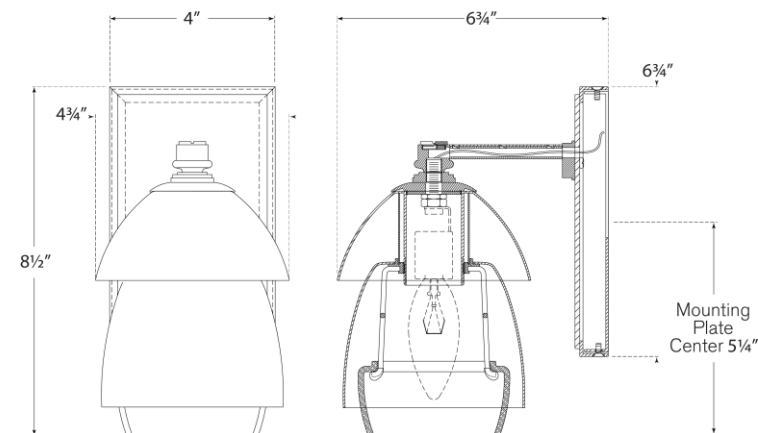

## Whitman Small Sconce

Item # TOB 2111HAB-WG

Designer: Thomas O'Brien

Height: 8.5"

Width: 4.75"

Extension: 6.75"

Backplate: 4" x 6.75" Rectangle

Finishes: BZ, HAB, PN

Shade Treatments: BZ, HAB, PN, WG

Socket: E12 Candelabra

Wattage: 60 B11

Weight: 4 Pounds

TOB2111