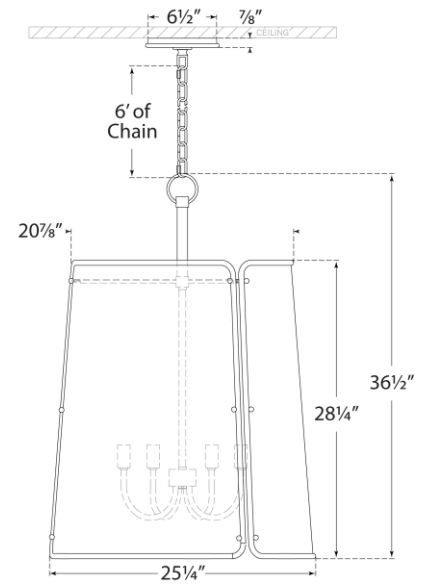

## Hastings Large Pendant

Item # S 5646HAB-BLK

Designer: Carrier and Company

Height: 36.5"

Width: 25.25"

Canopy: 6.5" Round

Finishes: HAB, PN

Shade Treatments: BLK, WHT

Socket: 6 - E12 Candelabra

Wattage: 6 - 60 B11

Weight: 23 Pounds

Note: Shade can be Installed Inverted

Bottom View

Front View