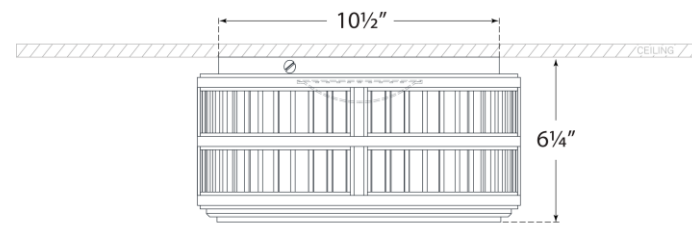

TEAR SHEET

Perren 12" Flush Mount

Item # RL 4720PN

Designer: Ralph Lauren

Height: 6.25"

Width: 12"

Finishes: BZ, NB, PN

Glass Options: WG

Socket: Dedicated LED

Wattage: 18w (1500lm)

Weight: 16 Pounds

Note: UL Only

Side View

Bottom View