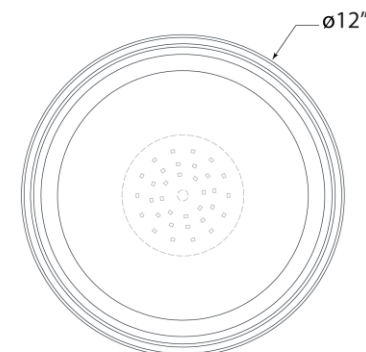

TEAR SHEET

Perren 12" Flush Mount

Item # RL 4720PN

Designer: Ralph Lauren

Height: 6.25"

Width: 12"

Finishes: BZ, NB, PN

Glass Options: WG

Socket: Dedicated LED

Wattage: 18w (1500lm)

Weight: 16 Pounds

Note: UL Only

Side View

Bottom View