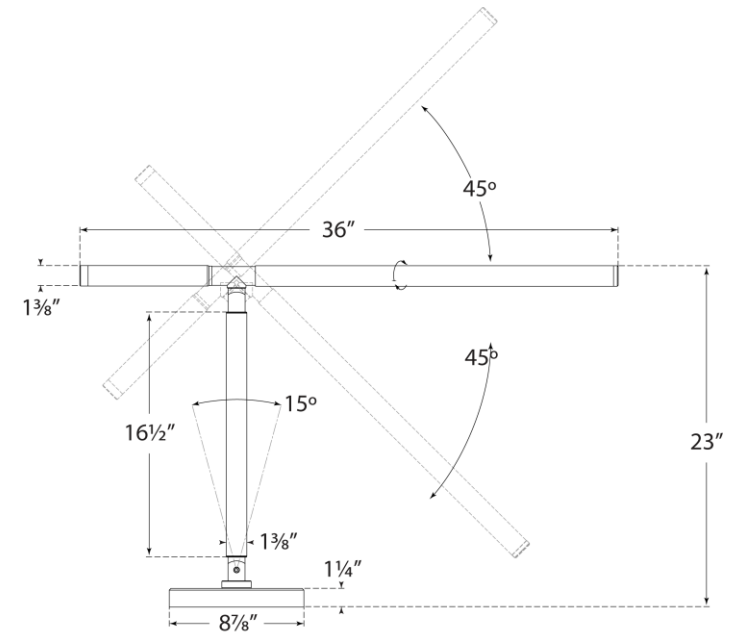

TEAR SHEET

Barrett Knurled Boom Arm Desk Light

Item # RL 3345PN

Designer: Ralph Lauren

Height: 17"-30"

Width: 9"

Extension: 36"

Base: 9" Round

Finishes: NB, PN

Socket: Dedicated LED w/ Dimmer

Wattage: 24w (1850lm)

Weight: 20 Pounds

Front View