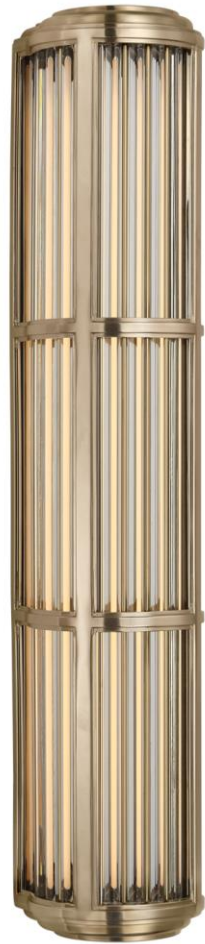

TEAR SHEET

Perren Large Wall Sconce

Item # RL 2762NB

Designer: Ralph Lauren

Height: 27.75"

Width: 5.25"

Extension: 5.25"

Backplate: 4.25" x 27.75" Rectangle

Finishes: BZ, NB, PN

Socket: Dedicated LED

Wattage: 25w (2000lm)

Weight: 27 Pounds

Note: UL Only