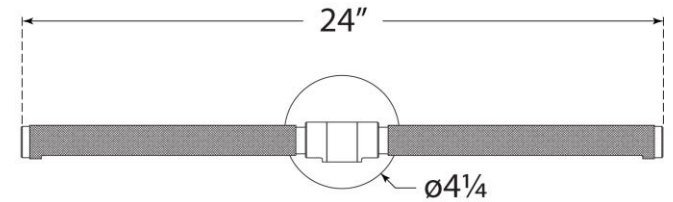

TEAR SHEET

Barrett 24" Picture Light

Item # RL 2724PN

Designer: Ralph Lauren

Height: 4.25"

Width: 24"

Extension: 8.5"

Backplate: 4.25" round

Finishes: NB, PN

Socket: Dedicated LED

Wattage: 20w (1750lm)

Weight: 5 Pounds

Note: Requires Smaller Outlet Box

Front View

Side View