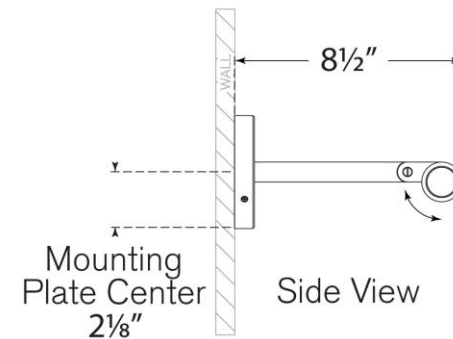

TEAR SHEET

Barrett 24" Picture Light

Item # RL 2724PN

Designer: Ralph Lauren

Height: 4.25"

Width: 24"

Extension: 8.5"

Backplate: 4.25" round

Finishes: NB, PN

Socket: Dedicated LED

Wattage: 20w (1750lm)

Weight: 5 Pounds

Note: Requires Smaller Outlet Box

Front View

Side View