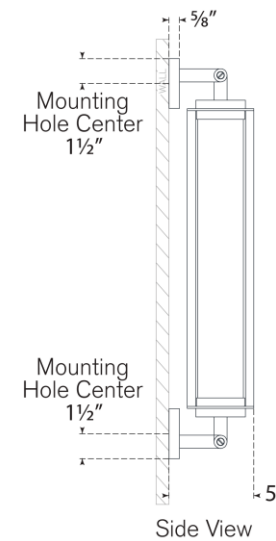

TEAR SHEET

Northport 24" Linear Sconce

Item # RL 2565PN/TK-WG

Designer: Ralph Lauren

Height: 24"

Width: 4"

Extension: 5"

Backplate: 3" x 4" Rectangle

Finishes: BZ/TK, NB/TK, PN/TK

Glass Options: WG

Socket: Dedicated LED

Wattage: 35w (2800lm)

Note: UL Only | Requires Smaller Outlet Box

Top View

Side View

Front View