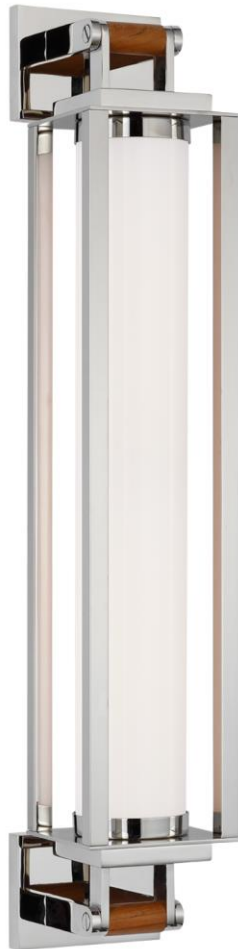

TEAR SHEET

Northport 24" Linear Sconce

Item # RL 2565PN/TK-WG

Designer: Ralph Lauren

Height: 24"

Width: 4"

Extension: 5"

Backplate: 3" x 4" Rectangle

Finishes: BZ/TK, NB/TK, PN/TK

Glass Options: WG

Socket: Dedicated LED

Wattage: 35w (2800lm)

Note: UL Only | Requires Smaller Outlet Box

Top View

Side View

Front View