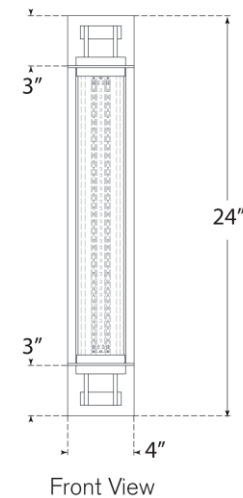

TEAR SHEET

Northport 24" Linear Sconce

Item # RL 2565PN/TK-WG

Designer: Ralph Lauren

Height: 24"

Width: 4"

Extension: 5"

Backplate: 3" x 4" Rectangle

Finishes: BZ/TK, NB/TK, PN/TK

Glass Options: WG

Socket: Dedicated LED

Wattage: 35w (2800lm)

Note: UL Only | Requires Smaller Outlet Box

Top View

Side View

Front View