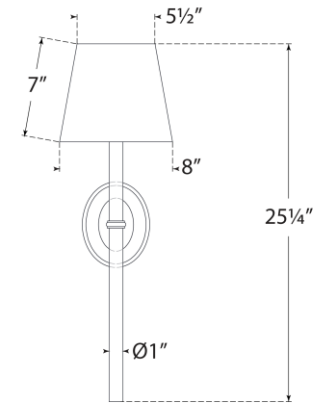

TEAR SHEET

Abigail XL Sconce

Item # MF 2326SB/CWG-L

Designer: Marie Flanigan

Height: 25.25"

Width: 8"

Extension: 9.25"

Backplate: 4.25" x 5.5" Oval

Finishes: BZ/CWG, PN/CWG, SB/CWG

Shade Treatments: L

Shade Details: 5.5" x 8" x 7"

Socket: E12 Candelabra

Wattage: 6.5 LED B11

Note: UL Only

Top View

Side View