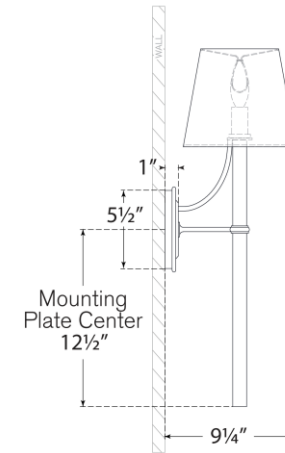

TEAR SHEET

Abigail XL Sconce

Item # MF 2326SB/CWG-L

Designer: Marie Flanigan

Height: 25.25"

Width: 8"

Extension: 9.25"

Backplate: 4.25" x 5.5" Oval

Finishes: BZ/CWG, PN/CWG, SB/CWG

Shade Treatments: L

Shade Details: 5.5" x 8" x 7"

Socket: E12 Candelabra

Wattage: 6.5 LED B11

Note: UL Only

Top View

Side View