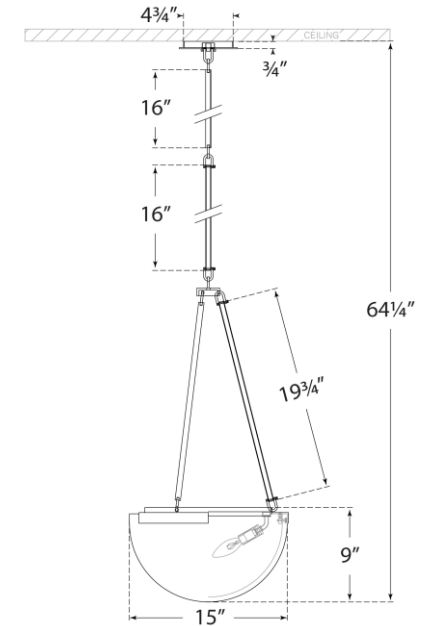

## Melange Small Pendant

Item # KW 5618PN-ALB

Designer: Kelly Wearstler

O/A Height: 63.75"

Fixture Height: 31.25"

Min. Custom Height: 33"

Width: 15"

Canopy: 4.75" Round

Finishes: AB, BZ, PN

Shade Treatments: ALB

Socket: 3 - E12 Candelabra

Wattage: 3 - 4.5 LED B11

Weight: 25 Pounds

Note: Custom Height Available

Side View