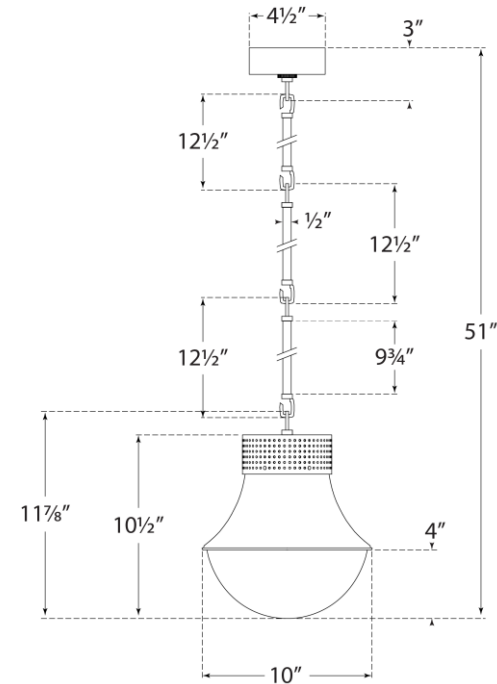

TEAR SHEET

Precision Small Pendant

Item # KW 5221PN-WG

Designer: Kelly Wearstler

O/A Height: 51"

Fixture Height: 12"

Min. Custom Height: 20"

Width: 10"

Canopy: 4.5" Round

Finishes: AB, BZ, PN

Glass Options: WG

Socket: E26 Keyless

Wattage: 60 A19

Weight: 9 Pounds

KW5221