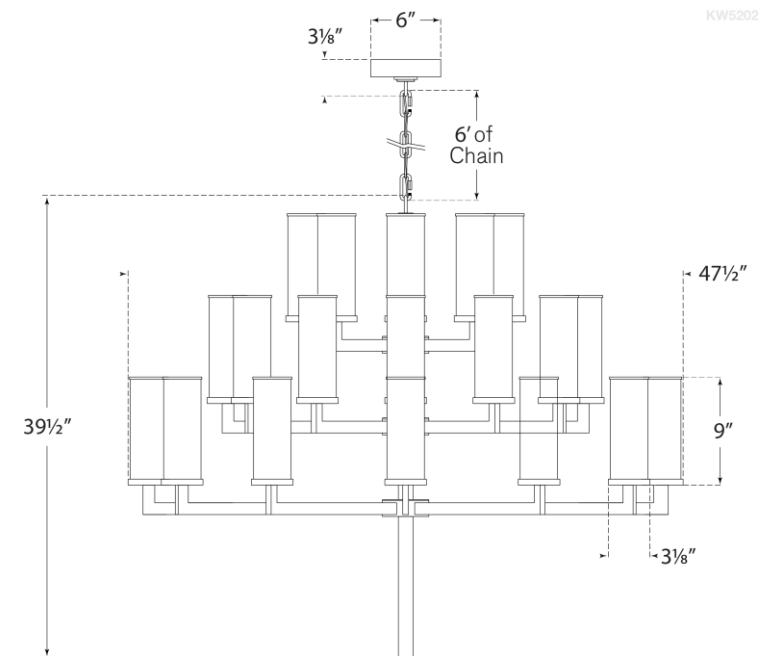

TEAR SHEET

Liaison Triple Tier Chandelier

Item # KW 5202AB

Designer: Kelly Wearstler

Fixture Height: 39.5"

Width: 47.5"

Canopy: 6" Round

Finishes: AB, BZ, PN

Socket: 32 - E12 Candelabra

Wattage: 32 - 40 C11

Note: UL Only

KW5202