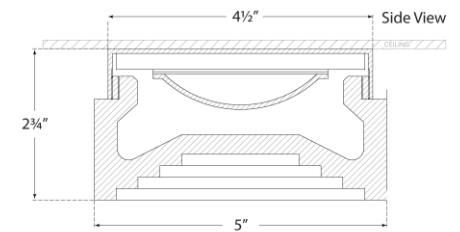

## Otto 5" Solitaire Flush Mount

Item # KW 4900PN-ALB

Designer: Kelly Wearstler

Height: 2.75"

Width: 5"

Canopy: 4.5" Round

Finishes: AB, BZ, PN

Trim Options: ALB

Socket: Dedicated LED

Wattage: 12w (1100lm)

Weight: 2 Pounds

Note: Alabaster is a Natural Stone | Variations in Color and Texture are Expected

Bottom View(1:2)