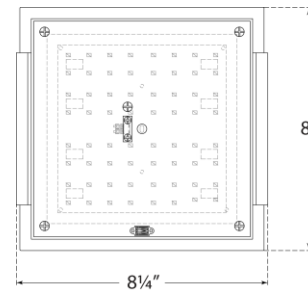

TEAR SHEET

Covet Small Flush Mount

Item # KW 4114BZ-ALB

Designer: Kelly Wearstler

Height: 2.25"

Width: 8.25"

Canopy: 7.25" Square

Finishes: AB, BZ, PN

Shade Treatments: ALB

Socket: Dedicated LED

Wattage: 24w (2000lm)

Weight: 7 Pounds

Top View

Front View

Side View