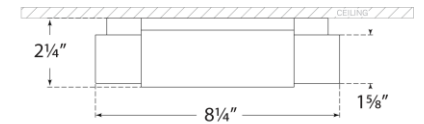

TEAR SHEET

Covet Small Flush Mount

Item # KW 4114BZ-ALB

Designer: Kelly Wearstler

Height: 2.25"

Width: 8.25"

Canopy: 7.25" Square

Finishes: AB, BZ, PN

Shade Treatments: ALB

Socket: Dedicated LED

Wattage: 24w (2000lm)

Weight: 7 Pounds

Top View

Front View

Side View