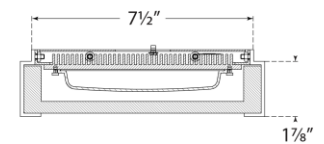

TEAR SHEET

Covet Small Flush Mount

Item # KW 4114BZ-ALB

Designer: Kelly Wearstler

Height: 2.25"

Width: 8.25"

Canopy: 7.25" Square

Finishes: AB, BZ, PN

Shade Treatments: ALB

Socket: Dedicated LED

Wattage: 24w (2000lm)

Weight: 7 Pounds

Top View

Front View

Side View