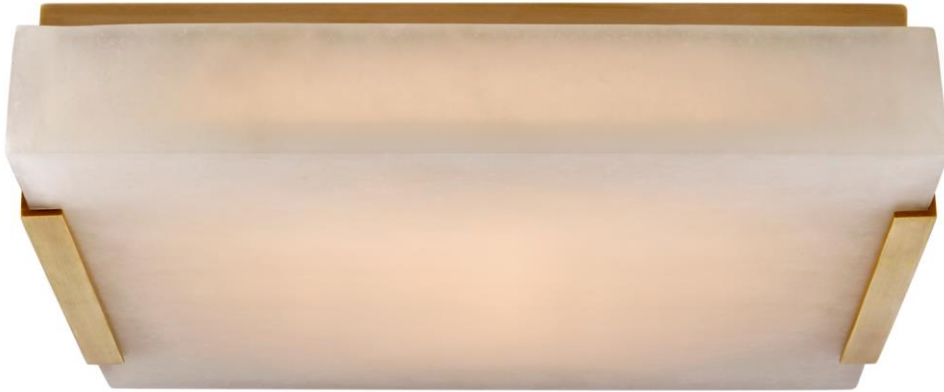

## Covet Medium Flush Mount

Item # KW 4113AB-ALB

Designer: Kelly Wearstler

Height: 2.75"

Width: 14.25"

Canopy: 13.25" Square

Finishes: AB, BZ, PN

Shade Treatments: ALB

Socket: Dedicated LED

Wattage: 54w (4300lm)

Weight: 21 Pounds

Top View

Side View