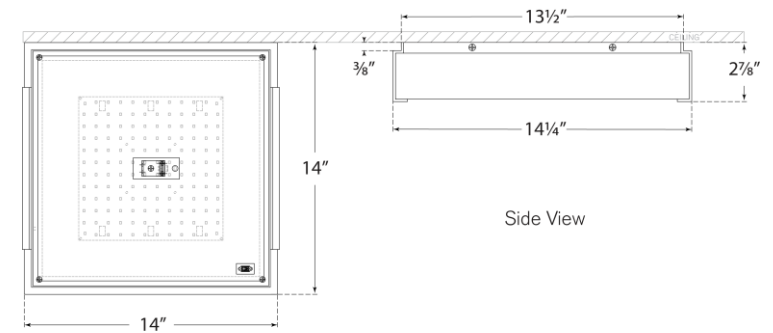

## Covet Medium Flush Mount

Item # KW 4113AB-ALB

Designer: Kelly Wearstler

Height: 2.75"

Width: 14.25"

Canopy: 13.25" Square

Finishes: AB, BZ, PN

Shade Treatments: ALB

Socket: Dedicated LED

Wattage: 54w (4300lm)

Weight: 21 Pounds

Top View

Side View