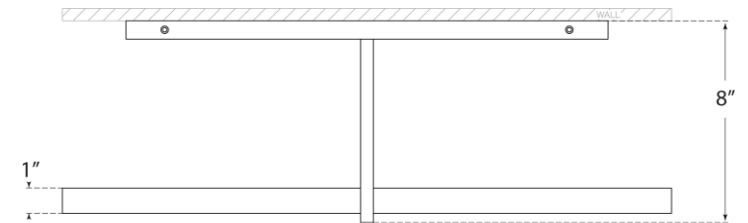

SPEC SHEET

Axis 24" Picture Light

Item # KW 2734PN

Designer: Kelly Wearstler

Height: 3"

Width: 24"

Extension: 8"

Backplate: 3" x 19" Rectangle

Finishes: AB, BZ, PN

Socket: Dedicated LED

Wattage: 25w (2000lm)

Note: UL Only

Top View

Front View