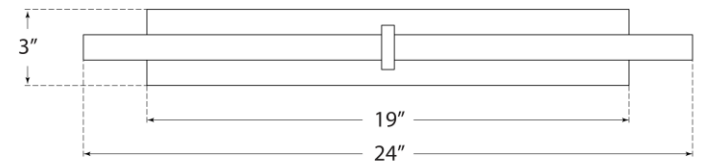

SPEC SHEET

Axis 24" Picture Light

Item # KW 2734PN

Designer: Kelly Wearstler

Height: 3"

Width: 24"

Extension: 8"

Backplate: 3" x 19" Rectangle

Finishes: AB, BZ, PN

Socket: Dedicated LED

Wattage: 25w (2000lm)

Note: UL Only

Top View

Front View